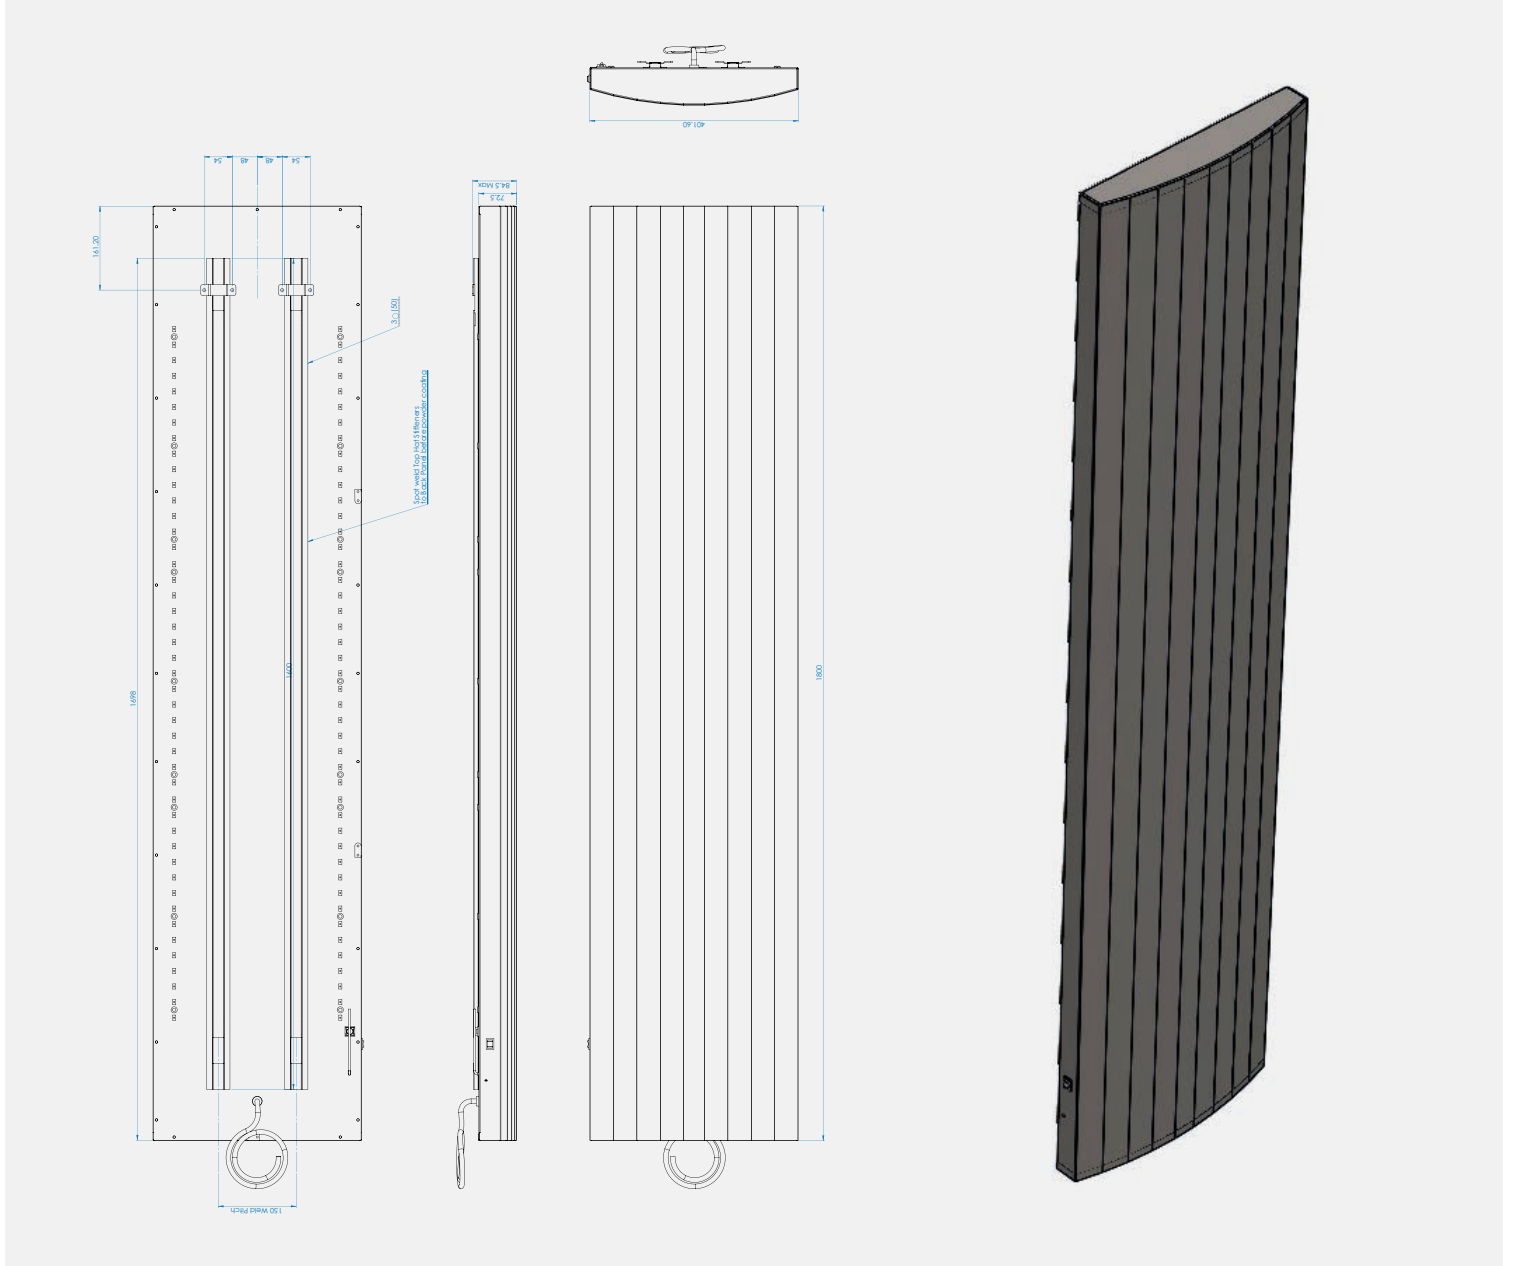

To help preserve the environment, and as part of its sustainability policy, Ecolec offer a **Do Not Scrap** return-to-base full refit and refurbishment service.

A simple 3 point plan!

- **Measure Room Sizes**
- **Calculate Heat Loss**
- **Select Radiator**

COLOUR OPTIONS

	RAL 1014 IVORY		RAL 6019 PASTEL GREEN
	RAL 1015 LIGHT IVORY		RAL 6034 PASTEL TURQUOISE
	RAL 5008 GREY BLUE		RAL 7016 ANTHRACITE GREY
	RAL 3003 RUBY RED		RAL 7024 GRAPHITE GREY
	RAL 3022 SALMON PINK		RAL 7032 PEBBLE GREY
	RAL 4009 PASTEL VIOLET		RAL 7047 TELE GREY
	RAL 5002 ULTRAMARINE BLUE		RAL 8004 COPPER BROWN
	RAL 5015 SKY BLUE		RAL 8017 CHOCOLATE BROWN
	RAL 5024 PASTEL BLUE		RAL 9001 CREAM