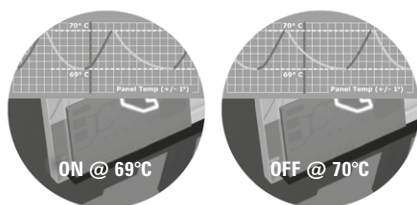

TEMPERATURE RANGE: STANDARD 70°C

DIAGRAM:

Battery Kit wct600

CONTROLLERS

MK1 230V Mains Kit