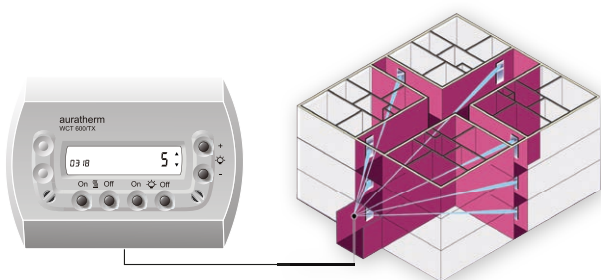

All local space heaters manufactured for sale in the EU after 1st January 2018 which use electricity, gaseous or liquid fuels, must comply with a minimum efficiency standard. This includes electric radiators, electric underfloor heating and electric and gas fires.

PROUDLY MANUFACTURED IN THE UK

Ecolec Limited, Sharrocks Street, Wolverhampton WV1 3RP

Tel: 01902 457575 Fax: 01902 457797 Email: auratherm@ecolec.co.uk Website: www.ecolec.co.uk/auratherm